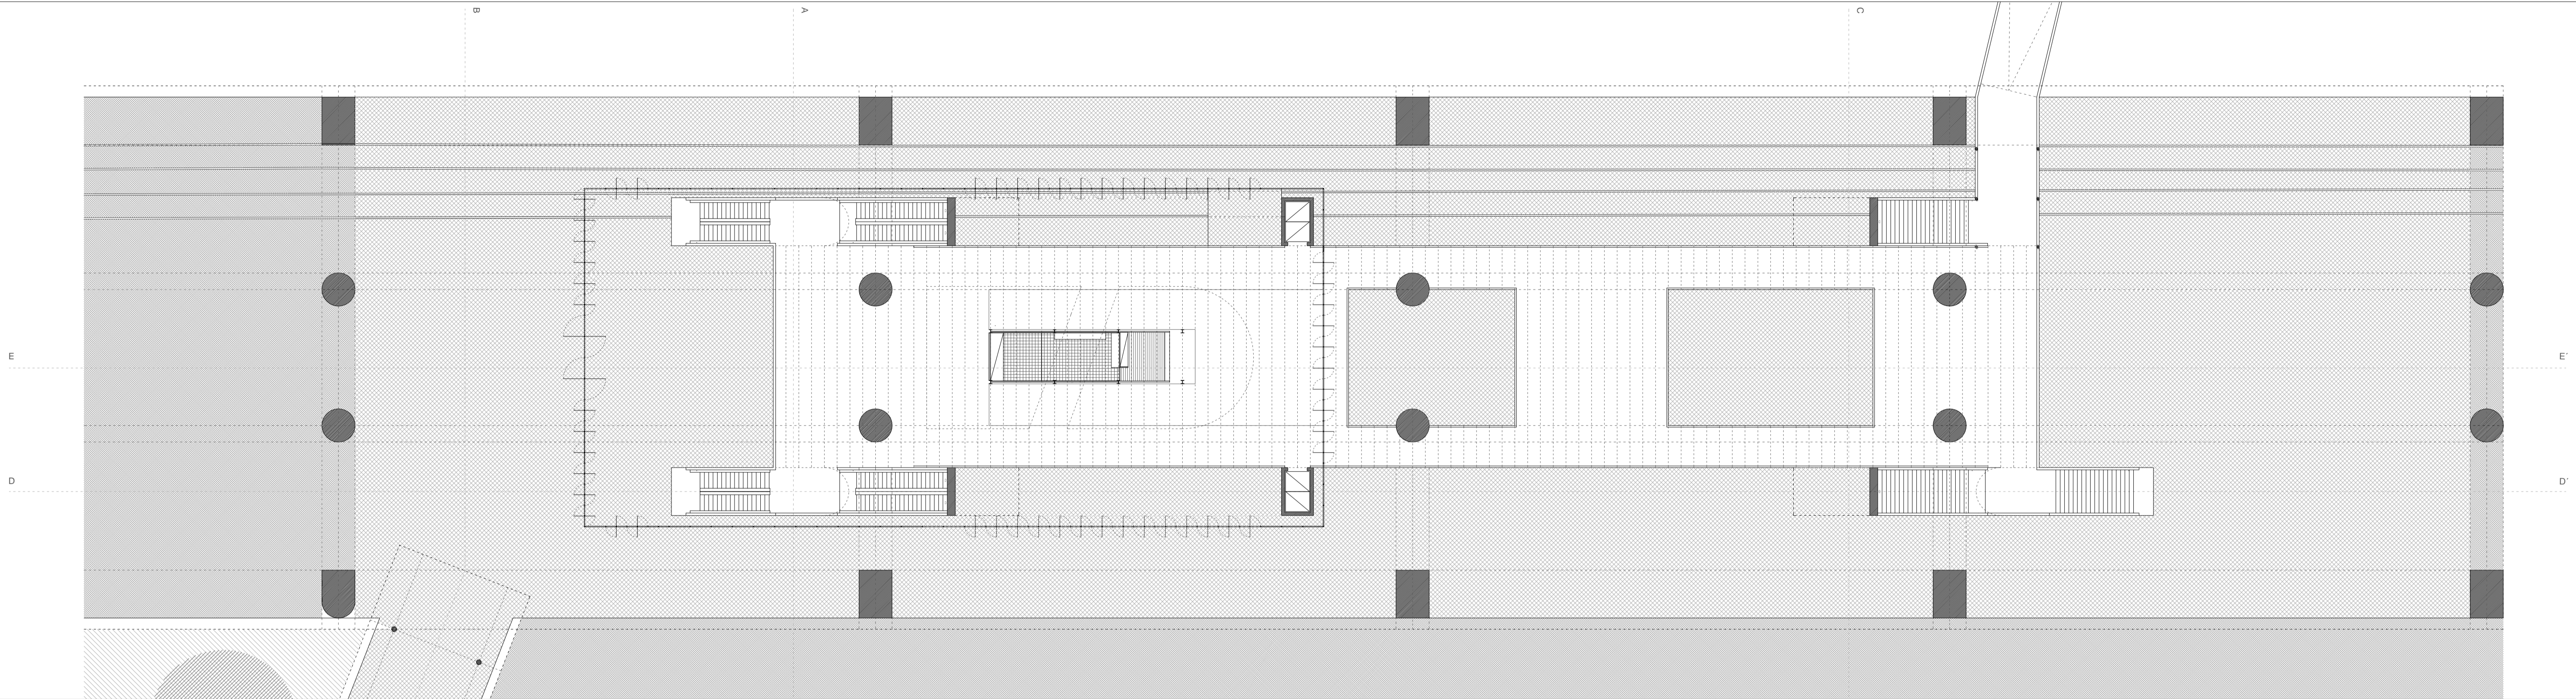

0m 1m 5m

CARLOS CRUZ | 60764 DOCENTE : PEDRO BOTELHO

PRODUCED BY AN AUTODESK EDUCATIONAL PRODUCT

PRODUCED BY AN AUTODESK EDUCATIONAL PRODUCT

GG'

p/p'

HH'

PLANTA DO CAIS - COTA 11m

PLANTA DO PISO INTERMÉDIO - COTA 4.5m

PLANTA DO NÍVEL TÉRREO - COTA 2m

PRODUCED BY AN AUTODESK EDUCATIONAL PRODUCT

PRODUCED BY AN AUTODESK EDUCATIONAL PRODUCT

PRODUCED BY AN AUTODESK EDUCATIONAL PRODUCT

PRODUCED BY AN AUTODESK EDUCATIONAL PRODUCT