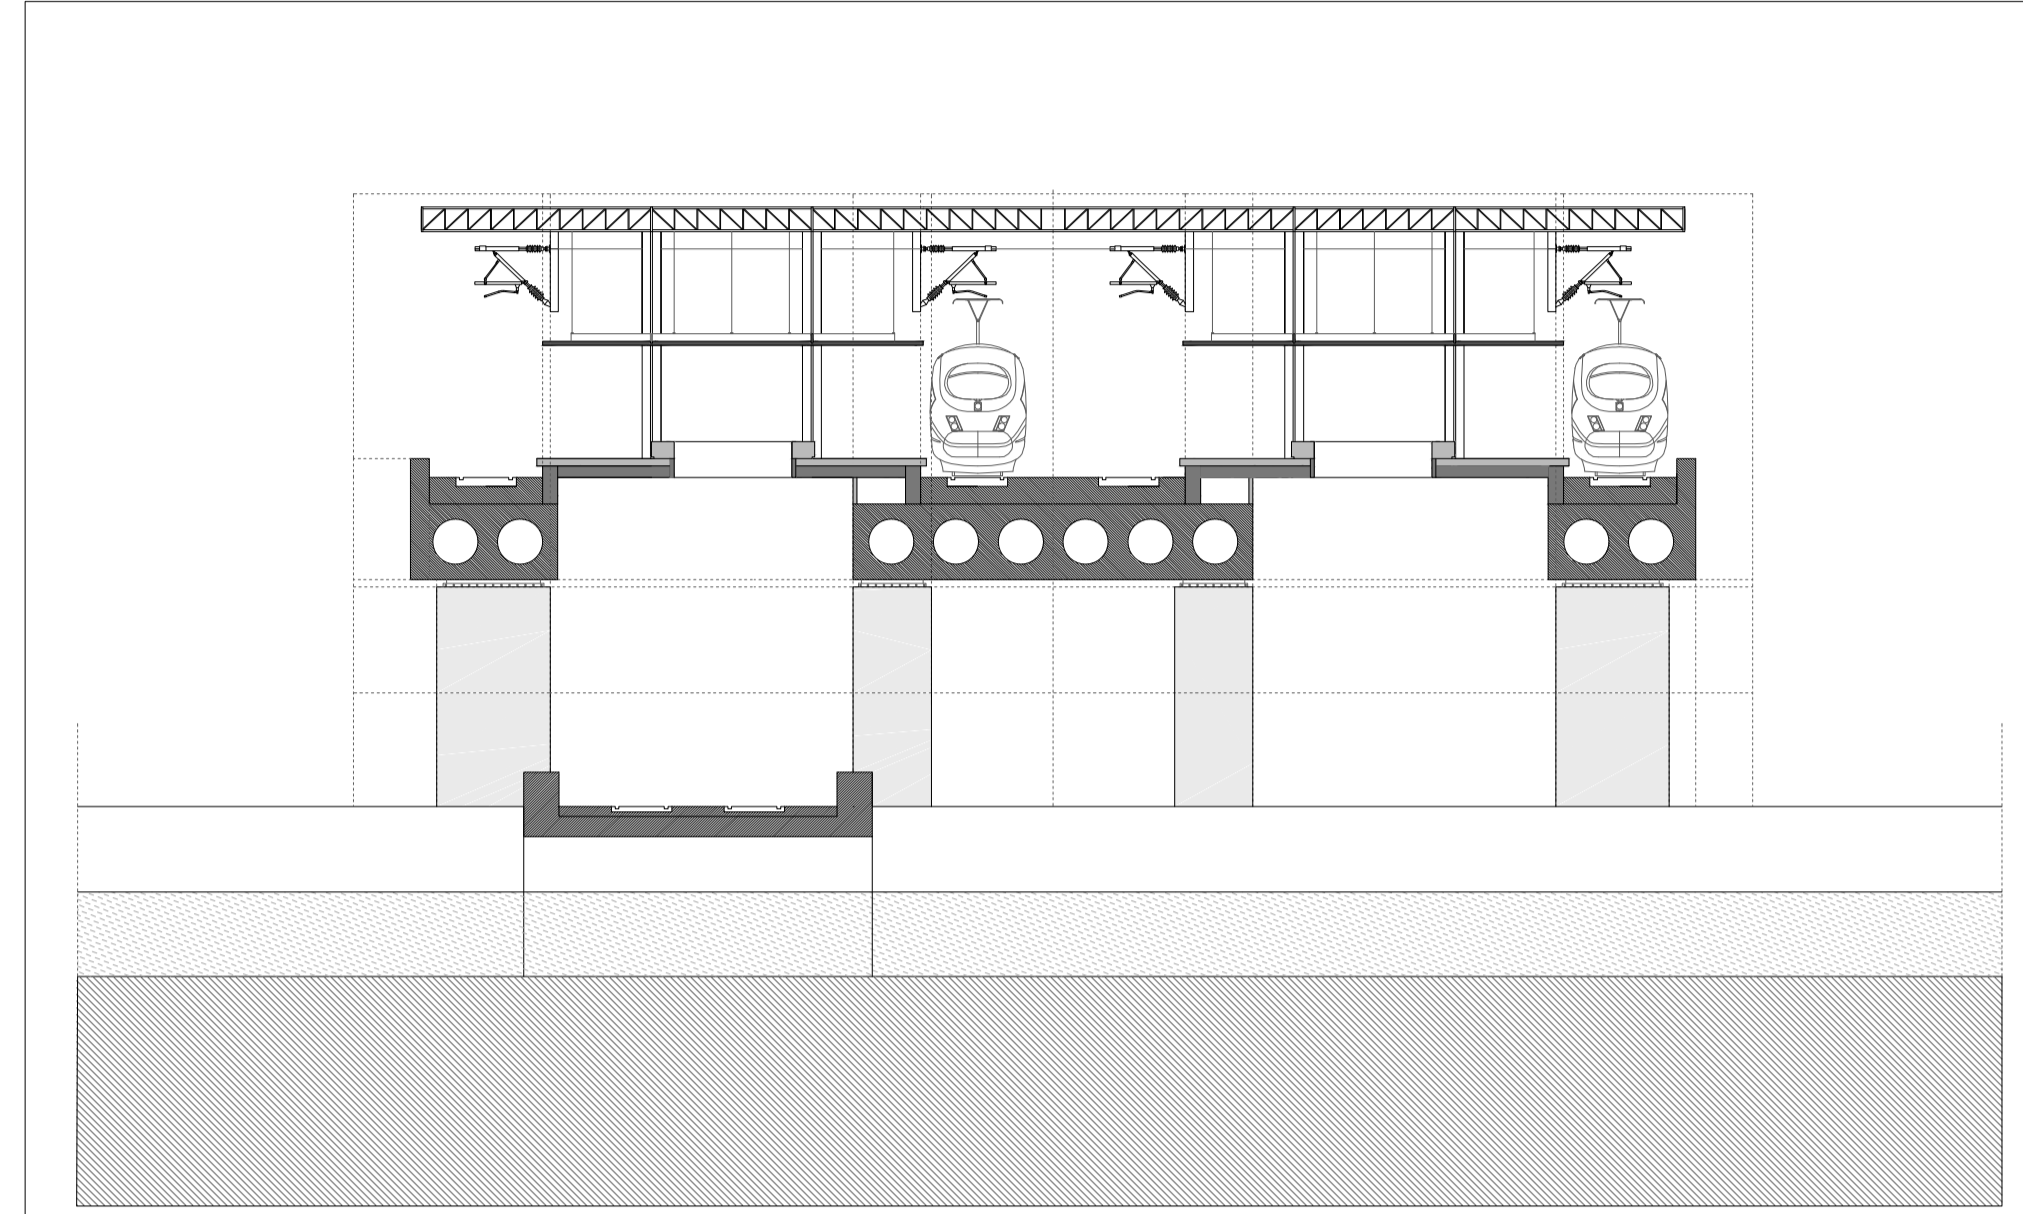

0m 1m 5m

CARLOS CRUZ | 60764 DOCENTE : PEDRO BOTELHO

PRODUCED BY AN AUTODESK EDUCATIONAL PRODUCT

PRODUCED BY AN AUTODESK EDUCATIONAL PRODUCT

GG'

p/p'

HH'

PLANTA DO CAIS - COTA 11m

PLANTA DO PISO INTERMÉDIO - COTA 4.5m

PLANTA DO NÍVEL TÉRREO - COTA 2m

PRODUCED BY AN AUTODESK EDUCATIONAL PRODUCT

PRODUCED BY AN AUTODESK EDUCATIONAL PRODUCT

PRODUCED BY AN AUTODESK EDUCATIONAL PRODUCT

PRODUCED BY AN AUTODESK EDUCATIONAL PRODUCT