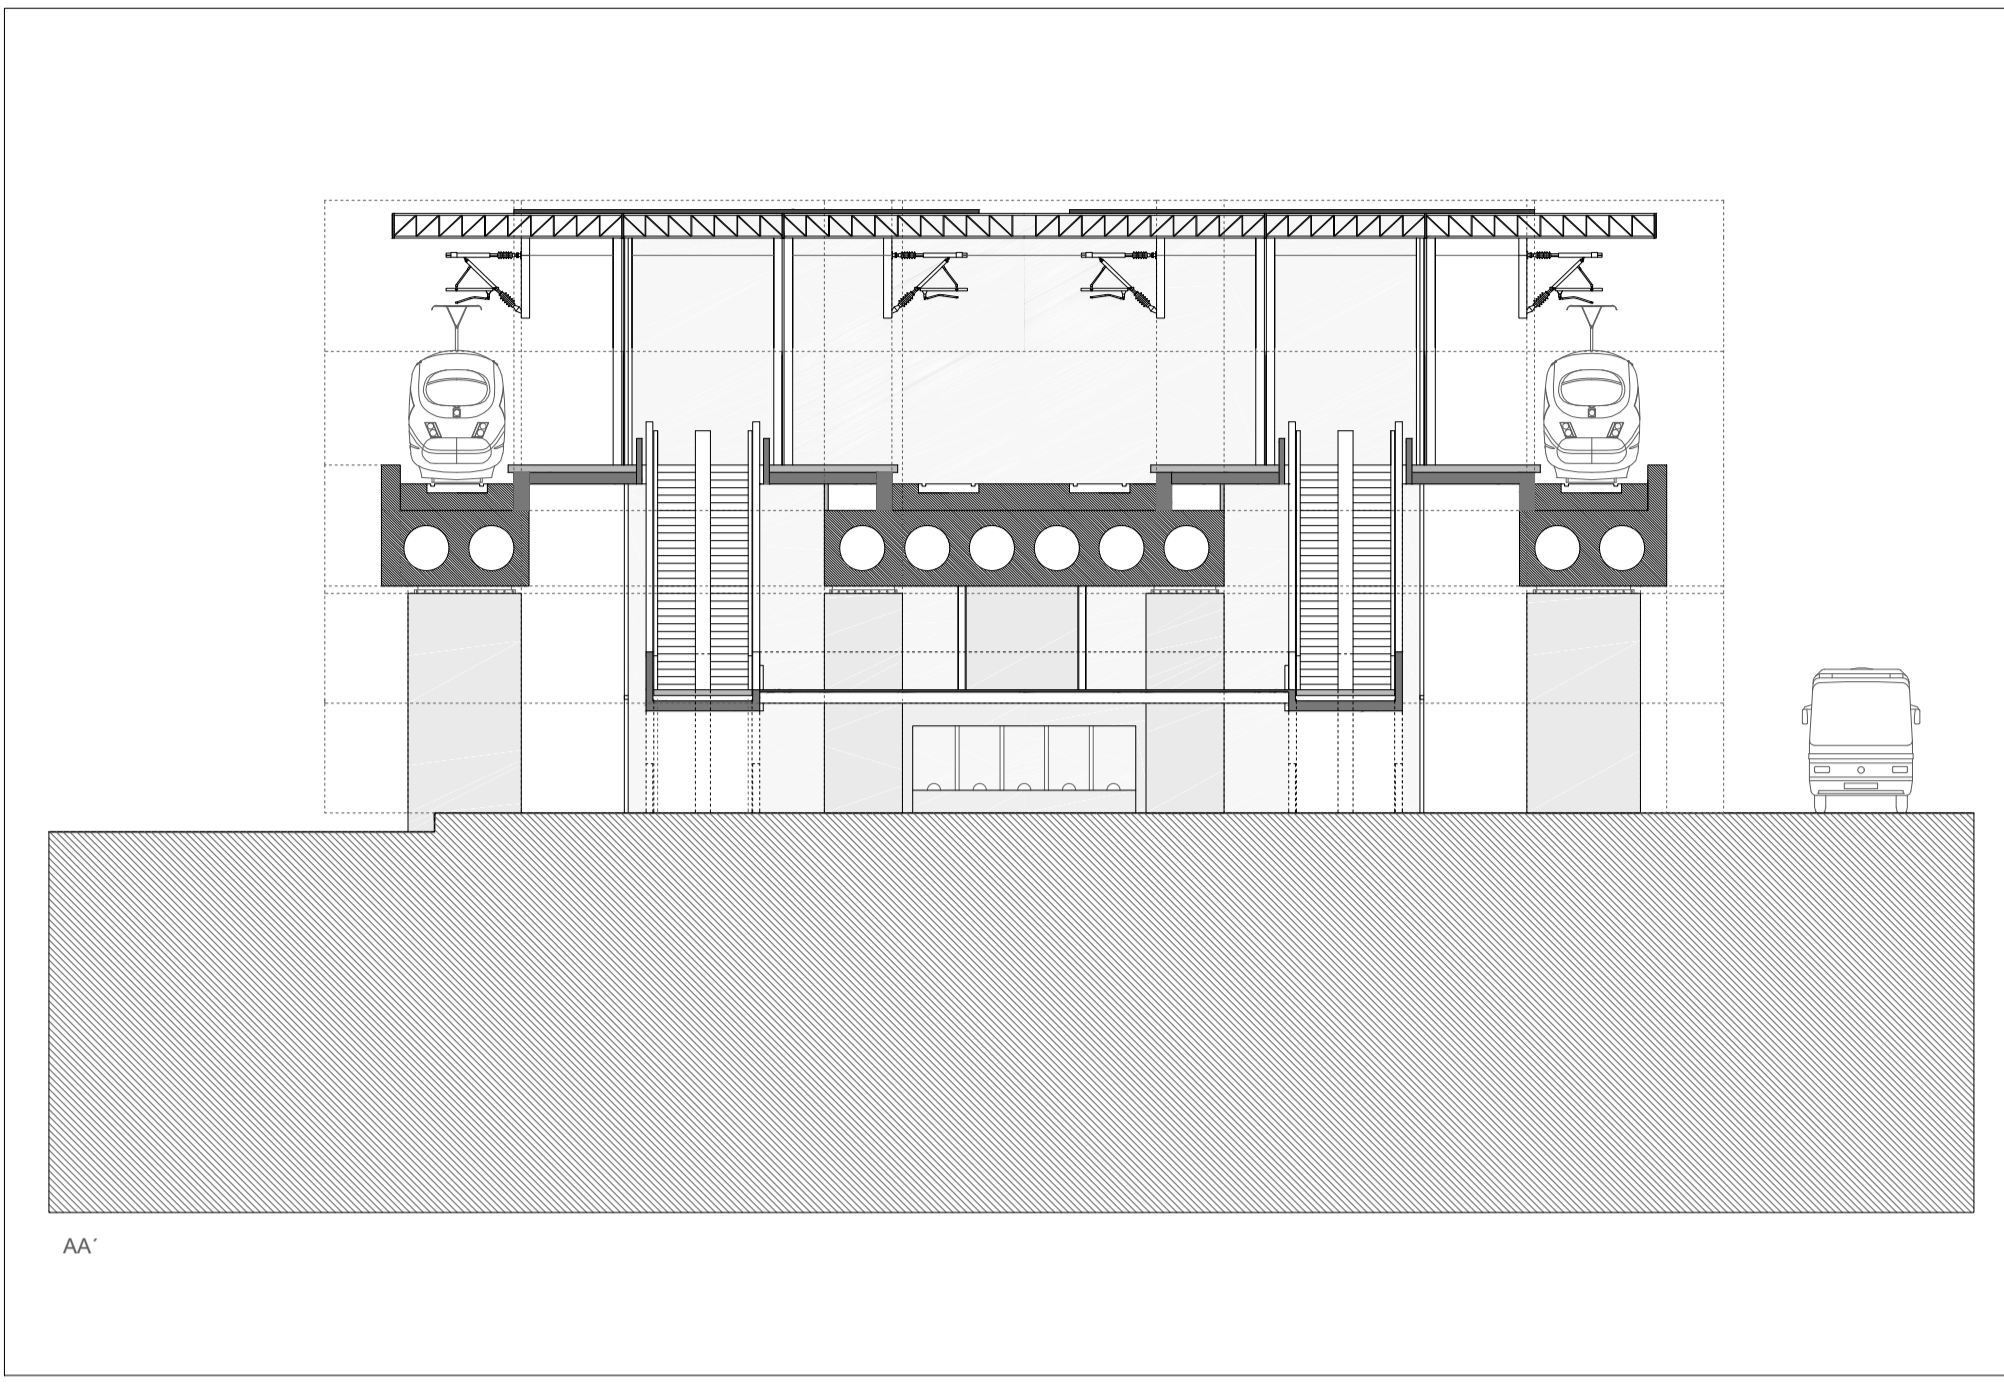

0m 1m 5m

CARLOS CRUZ | 60764 DOCENTE : PEDRO BOTELHO

PRODUCED BY AN AUTODESK EDUCATIONAL PRODUCT

PRODUCED BY AN AUTODESK EDUCATIONAL PRODUCT

GG'

p/p'

HH'

PLANTA DO CAIS - COTA 11m

PLANTA DO PISO INTERMÉDIO - COTA 4.5m

PLANTA DO NÍVEL TÉRREO - COTA 2m

PRODUCED BY AN AUTODESK EDUCATIONAL PRODUCT

PRODUCED BY AN AUTODESK EDUCATIONAL PRODUCT

PRODUCED BY AN AUTODESK EDUCATIONAL PRODUCT

PRODUCED BY AN AUTODESK EDUCATIONAL PRODUCT