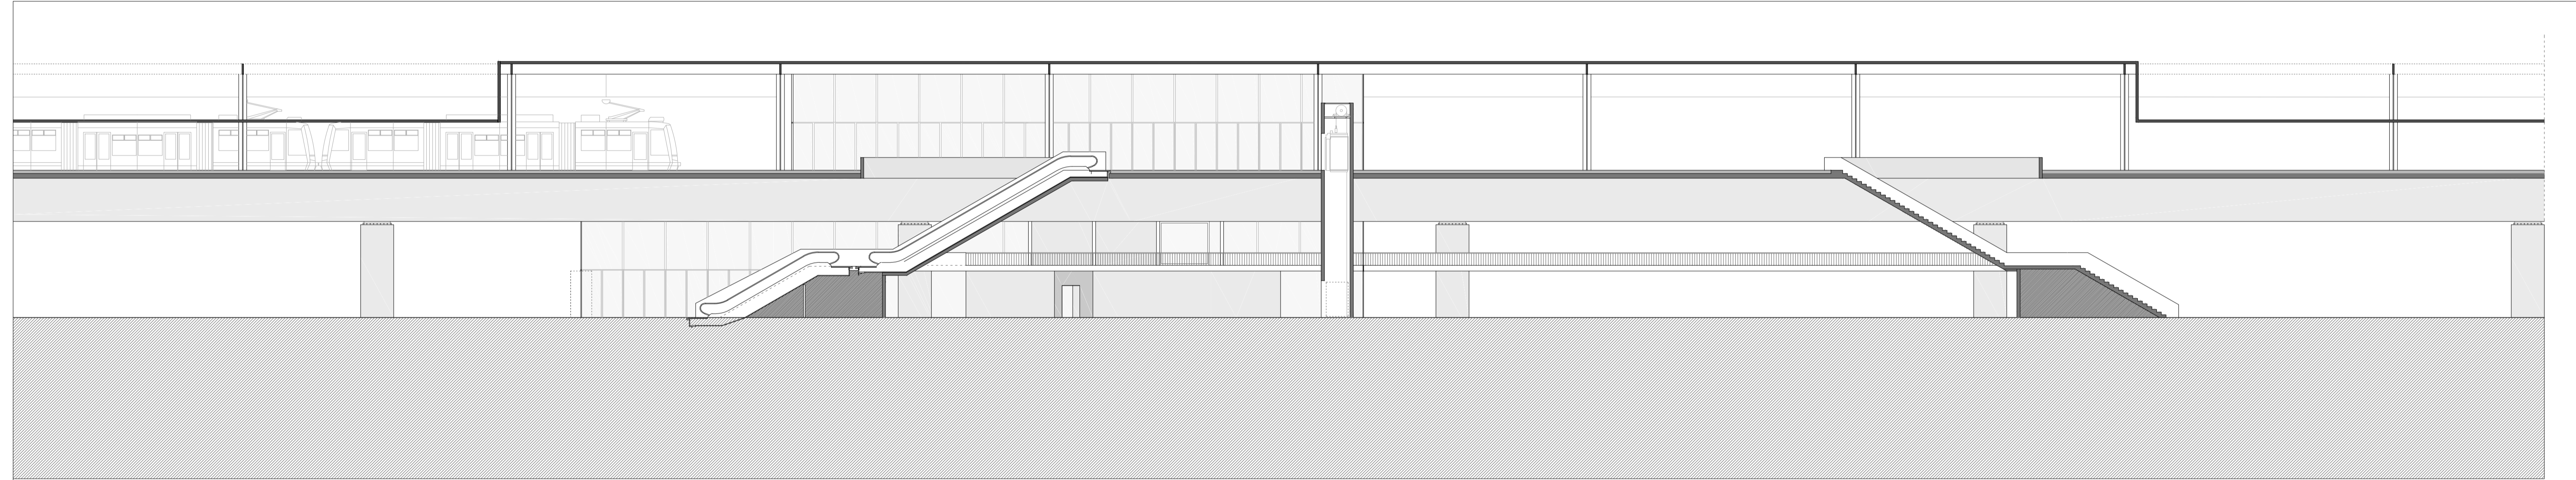

0m 1m 5m

CARLOS CRUZ | 60764 DOCENTE : PEDRO BOTELHO

PRODUCED BY AN AUTODESK EDUCATIONAL PRODUCT

PRODUCED BY AN AUTODESK EDUCATIONAL PRODUCT

GG'

p/p'

HH'

PLANTA DO CAIS - COTA 11m

PLANTA DO PISO INTERMÉDIO - COTA 4.5m

PLANTA DO NÍVEL TÉRREO - COTA 2m

PRODUCED BY AN AUTODESK EDUCATIONAL PRODUCT

PRODUCED BY AN AUTODESK EDUCATIONAL PRODUCT

PRODUCED BY AN AUTODESK EDUCATIONAL PRODUCT

PRODUCED BY AN AUTODESK EDUCATIONAL PRODUCT