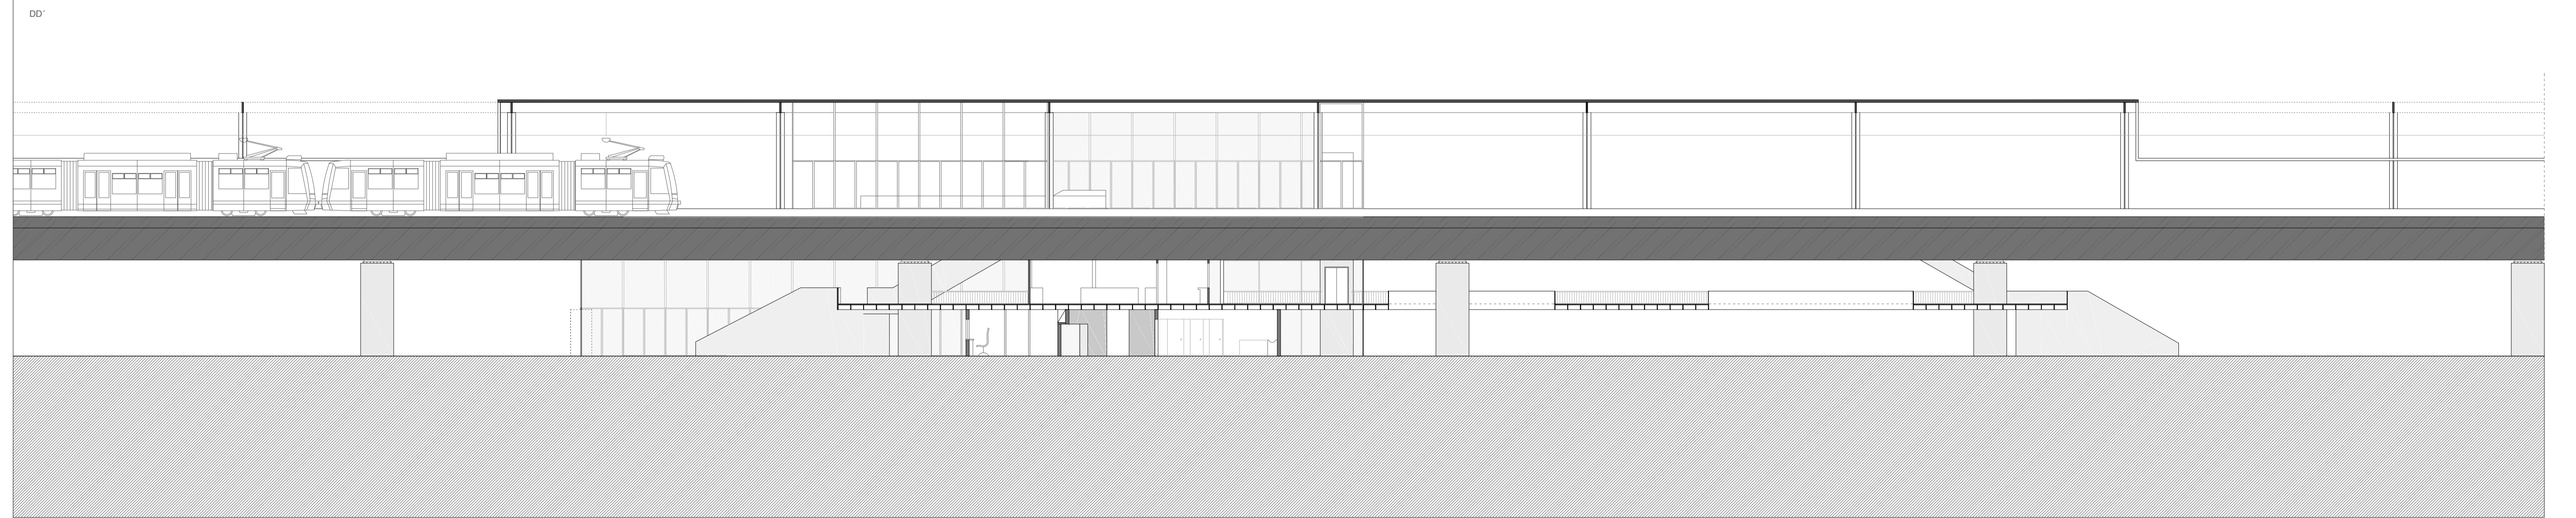

0m 1m 5m

CARLOS CRUZ | 60764 DOCENTE : PEDRO BOTELHO

PRODUCED BY AN AUTODESK EDUCATIONAL PRODUCT

PRODUCED BY AN AUTODESK EDUCATIONAL PRODUCT

GG'

p/p'

HH'

PLANTA DO CAIS - COTA 11m

PLANTA DO PISO INTERMÉDIO - COTA 4.5m

PLANTA DO NÍVEL TÉRREO - COTA 2m

PRODUCED BY AN AUTODESK EDUCATIONAL PRODUCT

PRODUCED BY AN AUTODESK EDUCATIONAL PRODUCT

PRODUCED BY AN AUTODESK EDUCATIONAL PRODUCT

PRODUCED BY AN AUTODESK EDUCATIONAL PRODUCT