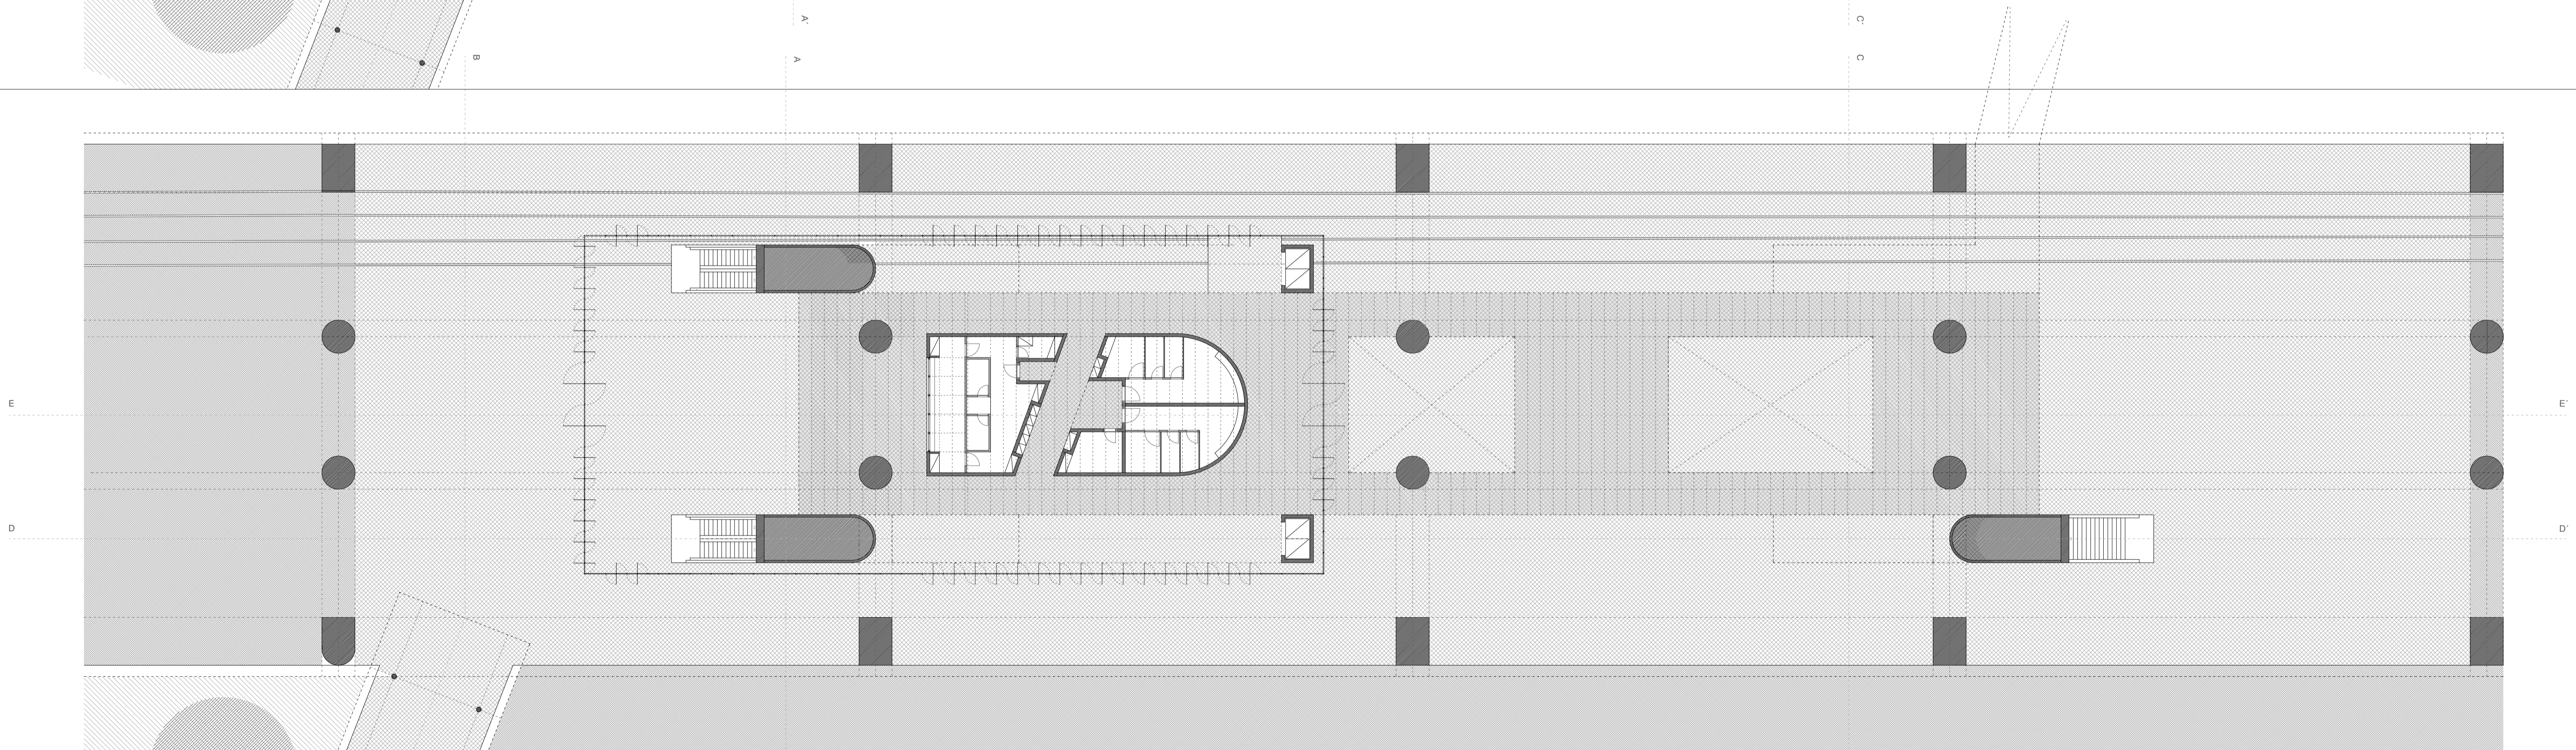

0m 1m 5m

CARLOS CRUZ | 60764 DOCENTE : PEDRO BOTELHO

PRODUCED BY AN AUTODESK EDUCATIONAL PRODUCT

PRODUCED BY AN AUTODESK EDUCATIONAL PRODUCT

GG'

p/p'

HH'

PLANTA DO CAIS - COTA 11m

PLANTA DO PISO INTERMÉDIO - COTA 4.5m

PLANTA DO NÍVEL TÉRREO - COTA 2m

PRODUCED BY AN AUTODESK EDUCATIONAL PRODUCT

PRODUCED BY AN AUTODESK EDUCATIONAL PRODUCT

PRODUCED BY AN AUTODESK EDUCATIONAL PRODUCT

PRODUCED BY AN AUTODESK EDUCATIONAL PRODUCT