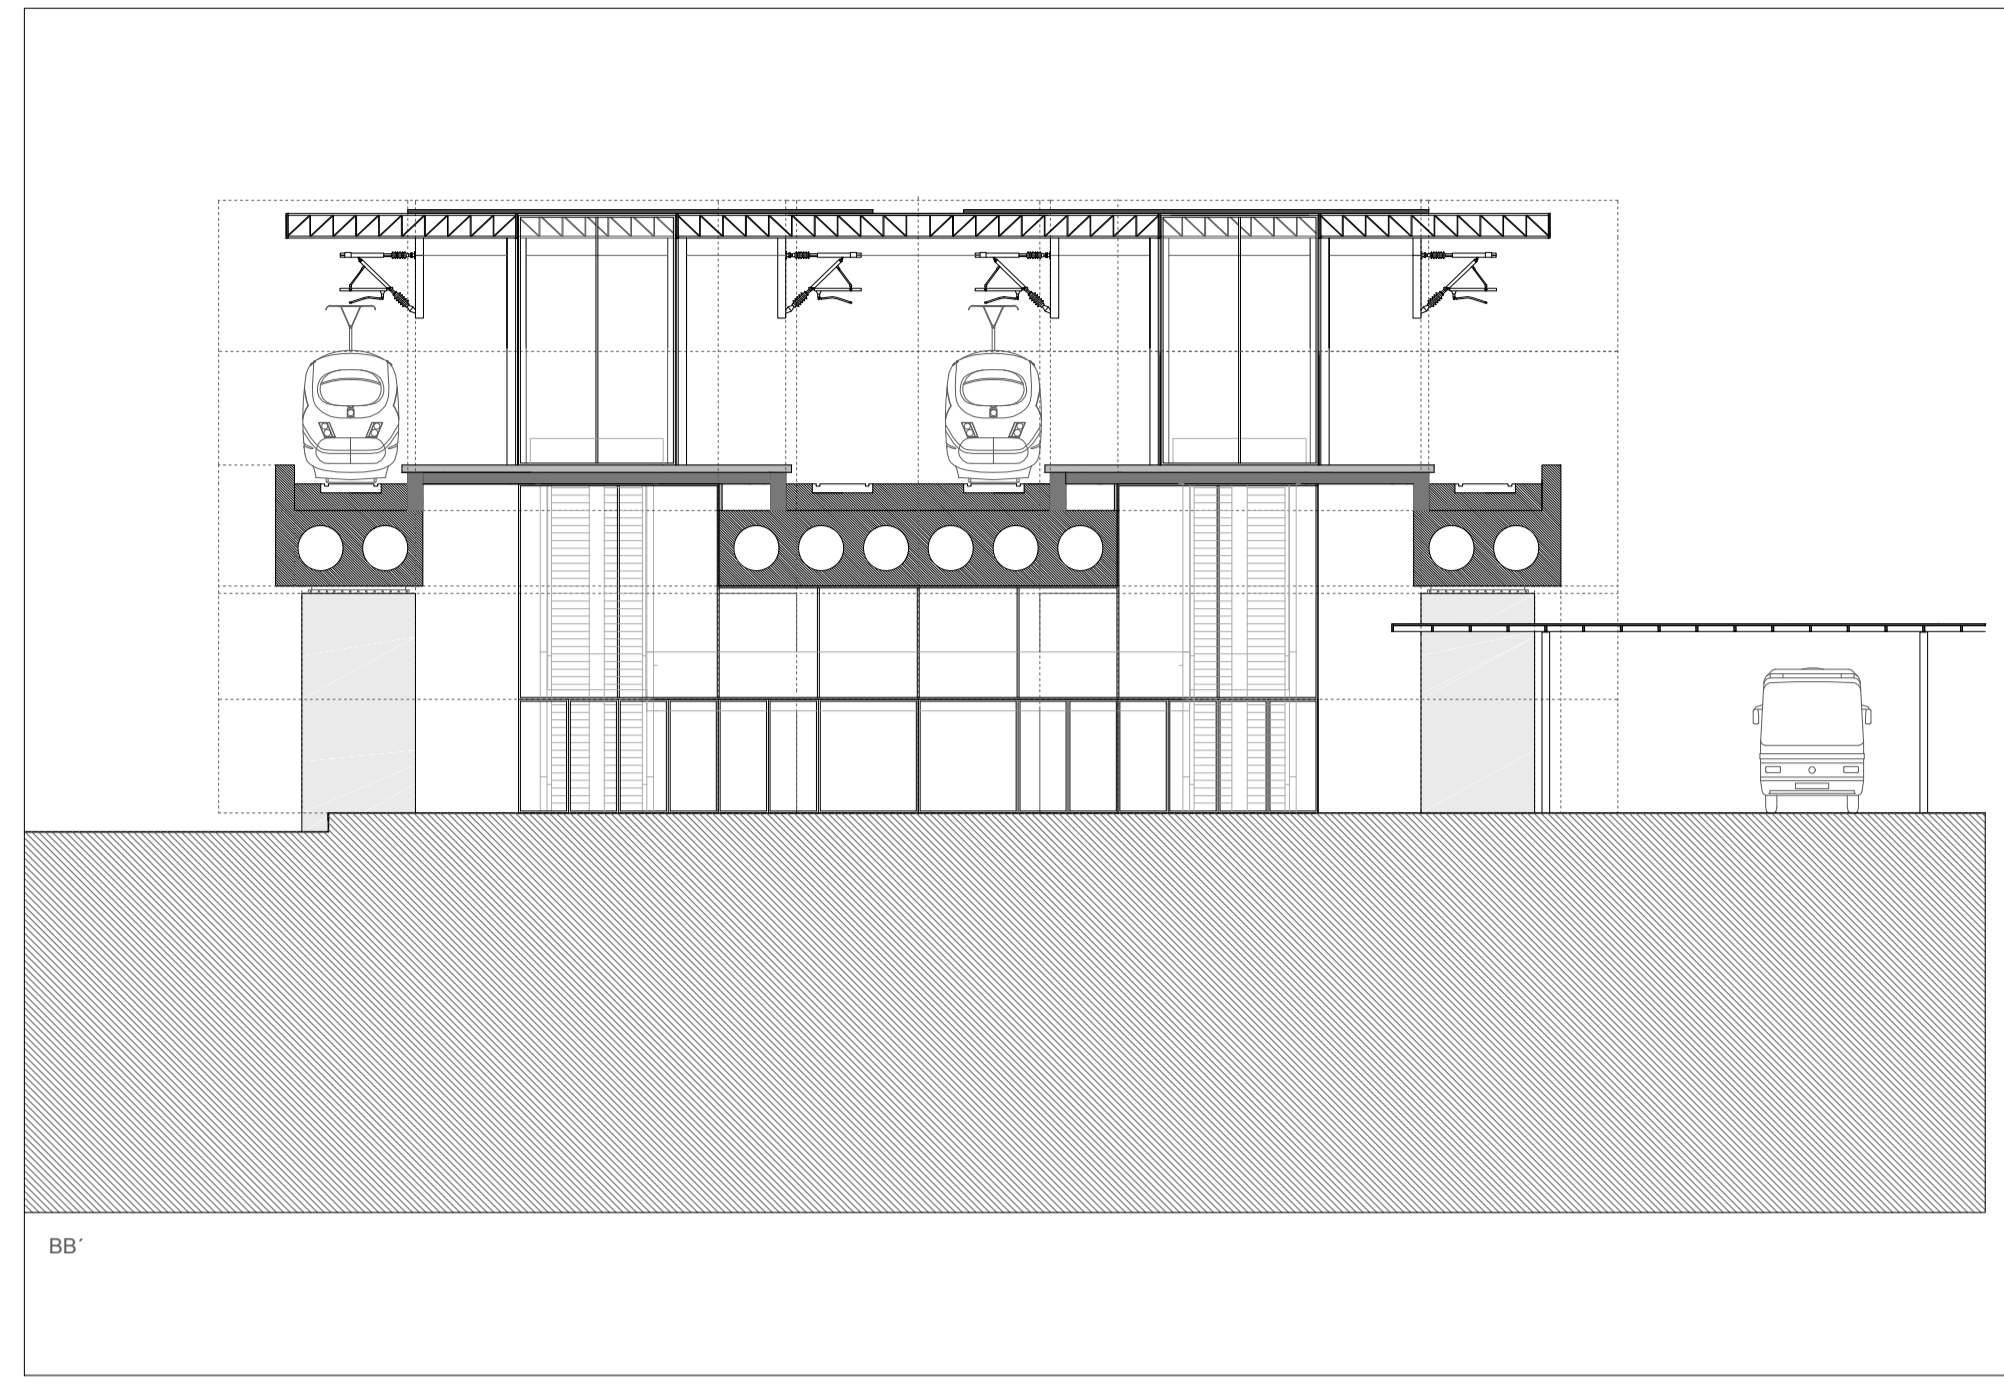

0m 1m 5m

CARLOS CRUZ | 60764 DOCENTE : PEDRO BOTELHO

PRODUCED BY AN AUTODESK EDUCATIONAL PRODUCT

PRODUCED BY AN AUTODESK EDUCATIONAL PRODUCT

GG'

p/p'

HH'

PLANTA DO CAIS - COTA 11m

PLANTA DO PISO INTERMÉDIO - COTA 4.5m

PLANTA DO NÍVEL TÉRREO - COTA 2m

PRODUCED BY AN AUTODESK EDUCATIONAL PRODUCT

PRODUCED BY AN AUTODESK EDUCATIONAL PRODUCT

PRODUCED BY AN AUTODESK EDUCATIONAL PRODUCT

PRODUCED BY AN AUTODESK EDUCATIONAL PRODUCT