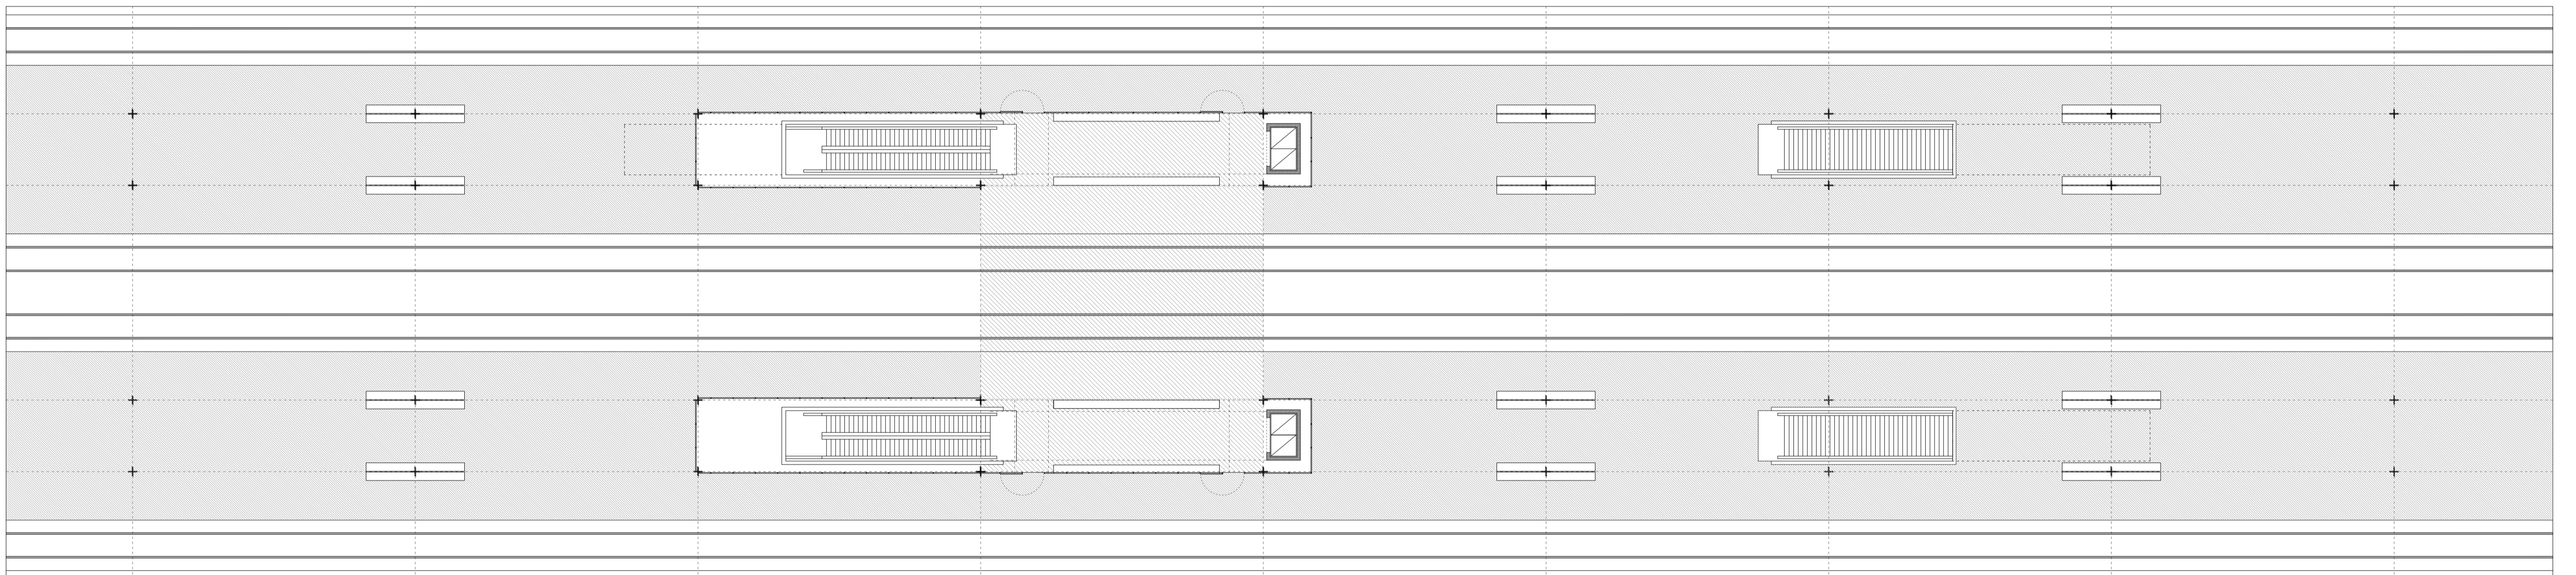

0m 1m 5m

CARLOS CRUZ | 60764 DOCENTE : PEDRO BOTELHO

PRODUCED BY AN AUTODESK EDUCATIONAL PRODUCT

PRODUCED BY AN AUTODESK EDUCATIONAL PRODUCT

GG'

p/p'

HH'

PLANTA DO CAIS - COTA 11m

PLANTA DO PISO INTERMÉDIO - COTA 4.5m

PLANTA DO NÍVEL TÉRREO - COTA 2m

PRODUCED BY AN AUTODESK EDUCATIONAL PRODUCT

PRODUCED BY AN AUTODESK EDUCATIONAL PRODUCT

PRODUCED BY AN AUTODESK EDUCATIONAL PRODUCT

PRODUCED BY AN AUTODESK EDUCATIONAL PRODUCT