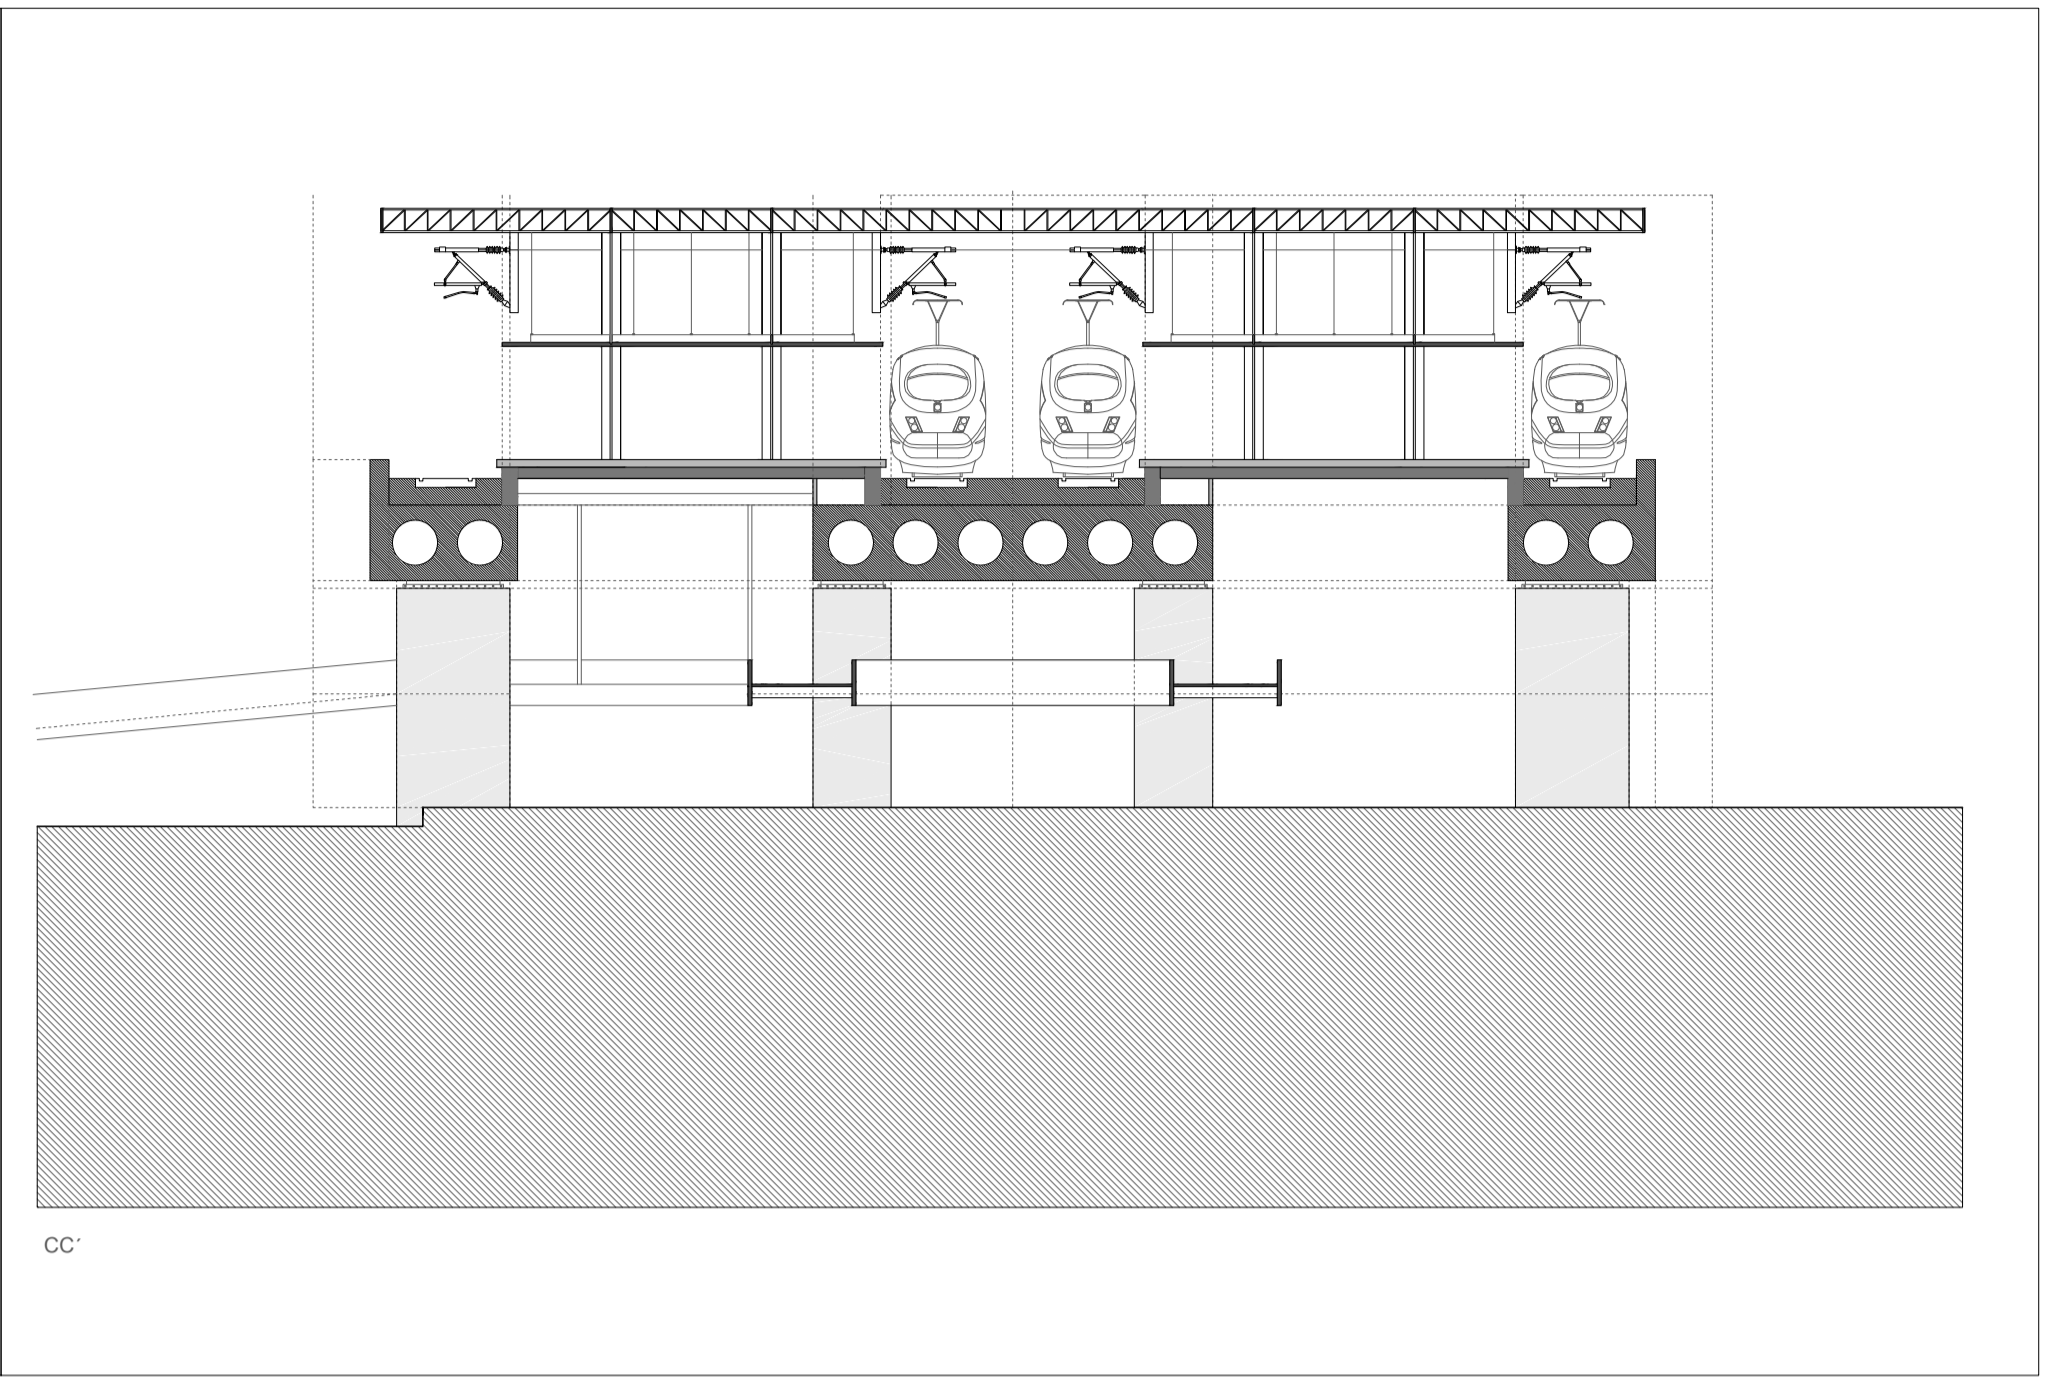

0m 1m 5m

CARLOS CRUZ | 60764 DOCENTE : PEDRO BOTELHO

PRODUCED BY AN AUTODESK EDUCATIONAL PRODUCT

PRODUCED BY AN AUTODESK EDUCATIONAL PRODUCT

GG'

p/p'

HH'

PLANTA DO CAIS - COTA 11m

PLANTA DO PISO INTERMÉDIO - COTA 4.5m

PLANTA DO NÍVEL TÉRREO - COTA 2m

PRODUCED BY AN AUTODESK EDUCATIONAL PRODUCT

PRODUCED BY AN AUTODESK EDUCATIONAL PRODUCT

PRODUCED BY AN AUTODESK EDUCATIONAL PRODUCT

PRODUCED BY AN AUTODESK EDUCATIONAL PRODUCT